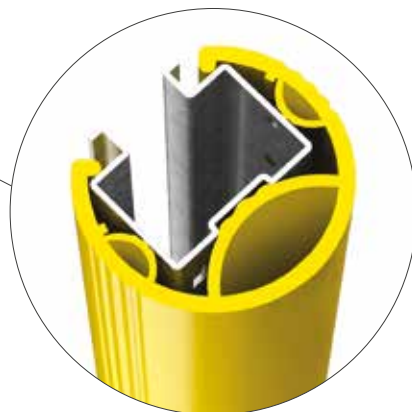

EASY TO INSTALL

THE ONLY ONE WITH TRIPLE SHOCK ABSORBER

RPS 600

60 80

ANTISHOCK MATERIAL INSIDE

Packing 6 pz / box
Packing 114 pz / big parcel
Colour M

Available also size 400

RPM 600

Available also size 400

RPXL 600

100 120

ANTISHOCK MATERIAL INSIDE

Packing to be defined
Colour M

RP CLICK

Packing 1 pz / box

RPF 600