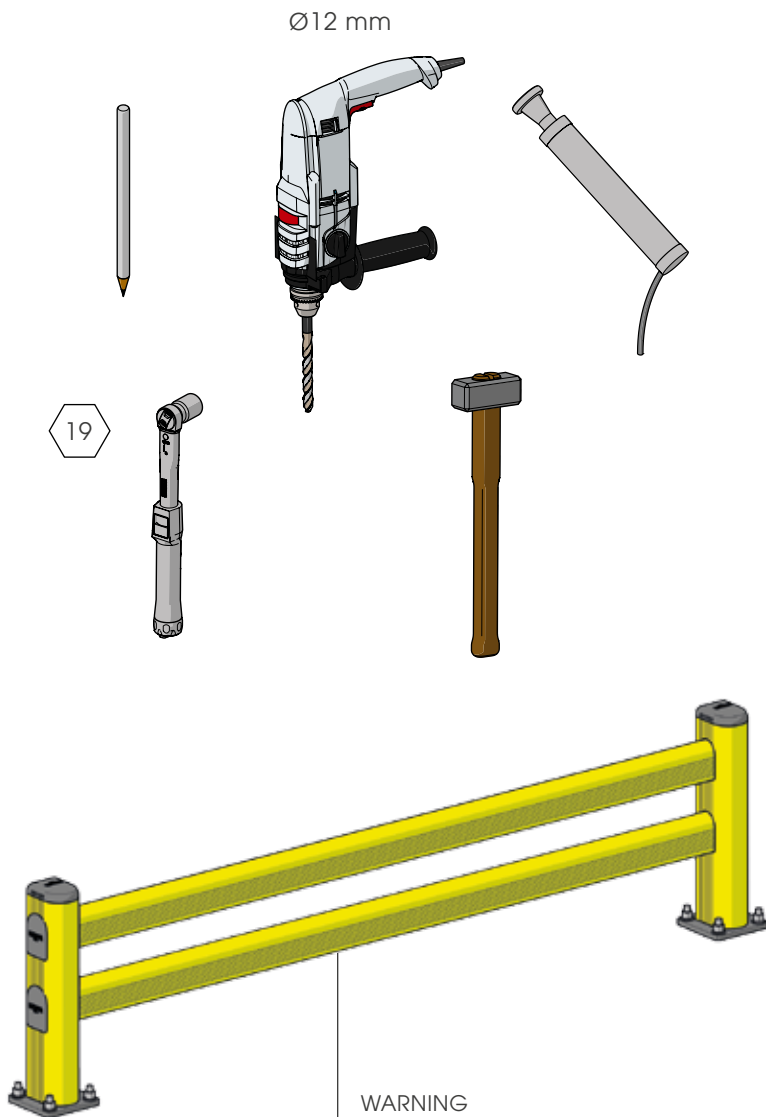

03. GUARD RAIL RACK-END BARRIERS

LM

ISTRUZIONI DI INSTALLAZIONE
ASSEMBLY INSTRUCTIONS

WARNING

The distance of installation depends on speed and weight of vehicle

WALL

MIN 200mm*

LM