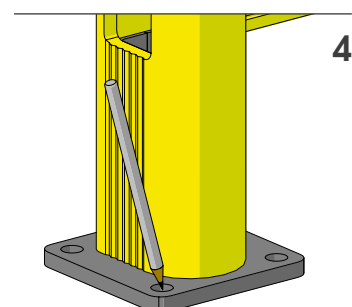

03. GUARD RAIL RACK-END BARRIERS

LM

ISTRUZIONI DI INSTALLAZIONE
ASSEMBLY INSTRUCTIONS

WARNING

The distance of installation depends on speed and weight of vehicle

WALL

MIN 200mm*

LM