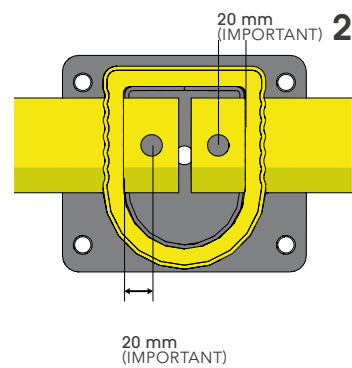

03. GUARD RAIL RACK-END BARRIERS

LM

ISTRUZIONI DI INSTALLAZIONE
ASSEMBLY INSTRUCTIONS

WARNING

The distance of installation depends on speed and weight of vehicle

WALL

MIN 200mm*

LM