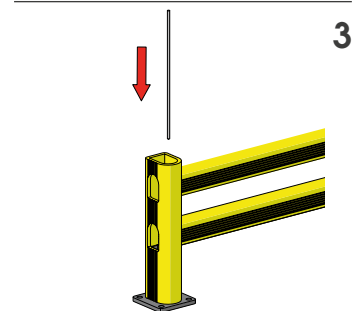

03. GUARD RAIL RACK-END BARRIERS

LM

ISTRUZIONI DI INSTALLAZIONE
ASSEMBLY INSTRUCTIONS

WARNING

The distance of installation depends on speed and weight of vehicle

WALL

MIN 200mm*

LM