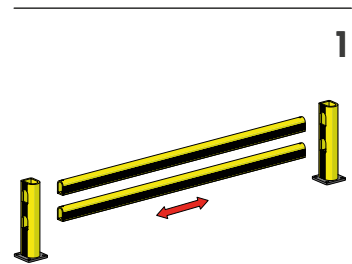

03. GUARD RAIL RACK-END BARRIERS

LM

ISTRUZIONI DI INSTALLAZIONE
ASSEMBLY INSTRUCTIONS

WARNING

The distance of installation depends on speed and weight of vehicle

WALL

MIN 200mm*

LM