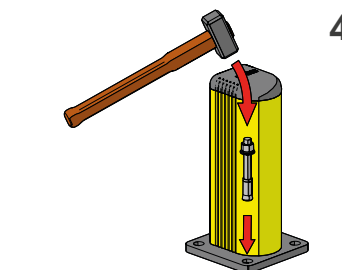

GRD 90/150

ISTRUZIONI DI INSTALLAZIONE
ASSEMBLY INSTRUCTIONS

Ø12 mm

WARNING
The distance of installation depends on speed and weight of vehicle