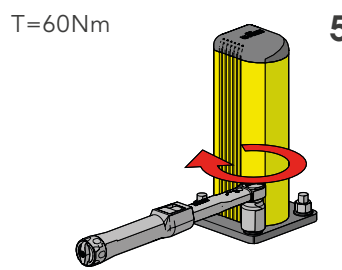

GRD 90/150

ISTRUZIONI DI INSTALLAZIONE
ASSEMBLY INSTRUCTIONS

Ø12 mm

WARNING
The distance of installation depends on speed and weight of vehicle