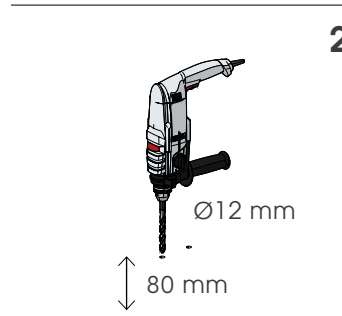

GRD 90/150

ISTRUZIONI DI INSTALLAZIONE
ASSEMBLY INSTRUCTIONS

Ø12 mm

WARNING
The distance of installation depends on speed and weight of vehicle