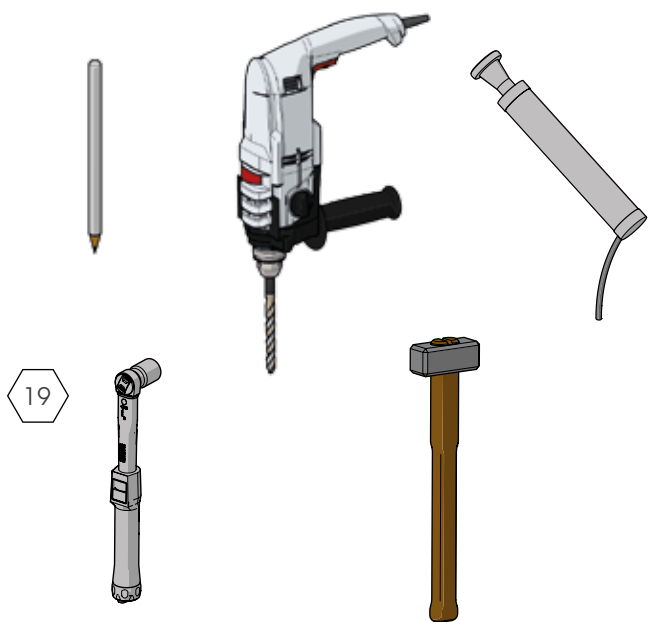

GRD 90/150

ISTRUZIONI DI INSTALLAZIONE
ASSEMBLY INSTRUCTIONS

Ø12 mm

WARNING
The distance of installation depends on speed and weight of vehicle