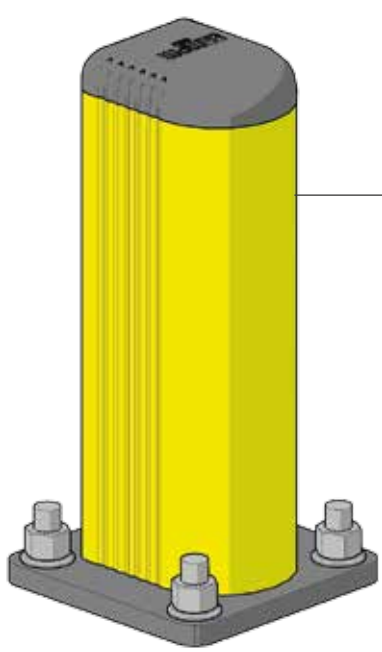

GRD 90/150

ISTRUZIONI DI INSTALLAZIONE
ASSEMBLY INSTRUCTIONS

Ø12 mm

WARNING
The distance of installation depends on speed and weight of vehicle